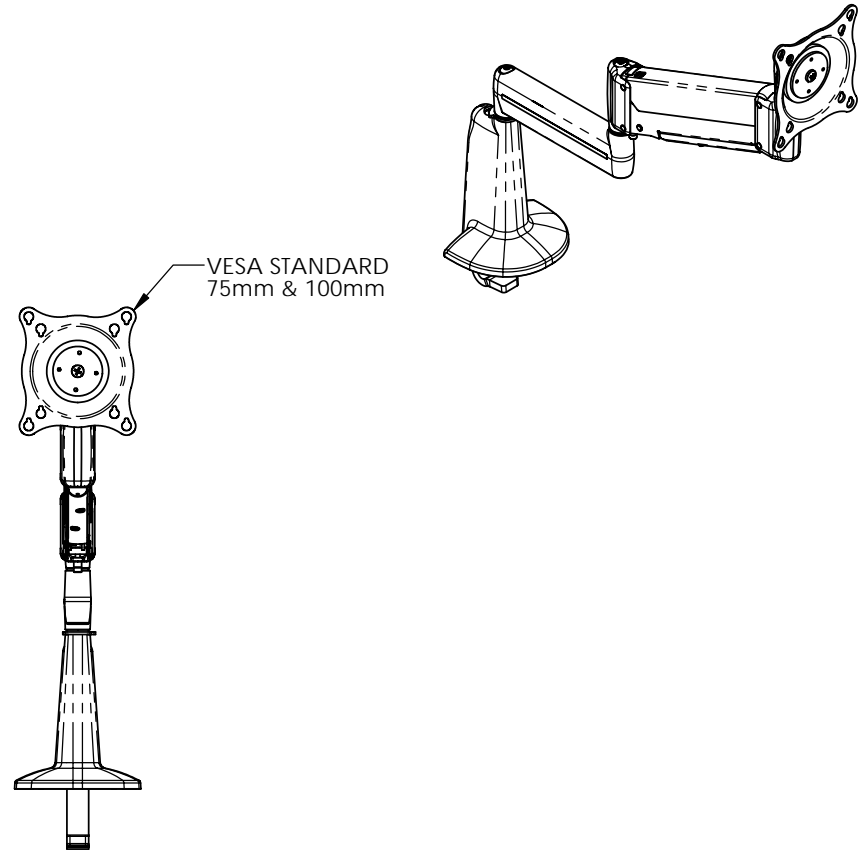

KCG-110

13" VERTICAL RANGE (±6.50")

LIFT ARM

VESA STANDARD  
75mm & 100mm

TITLE  
CUSTOMER PRINT  
KCG-110

SIZE DWG. NO.  
B KCG-110