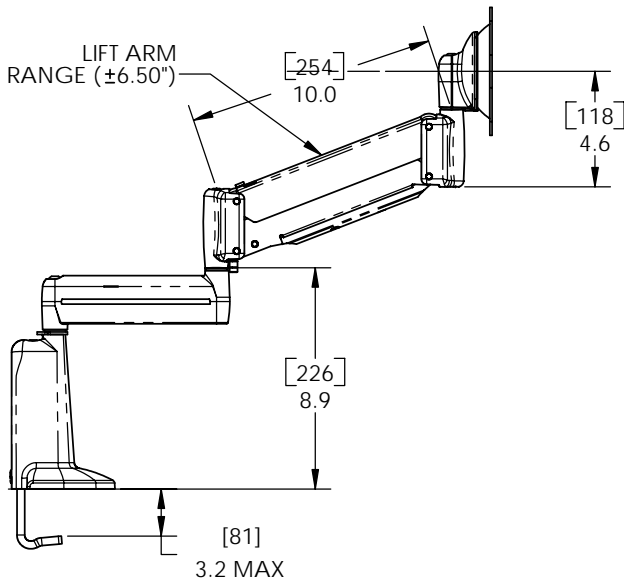

KCG-110

13" VERTICAL RANGE (±6.50")

LIFT ARM

VESA STANDARD  
75mm & 100mm

TITLE  
CUSTOMER PRINT  
KCG-110

SIZE DWG. NO.  
B KCG-110