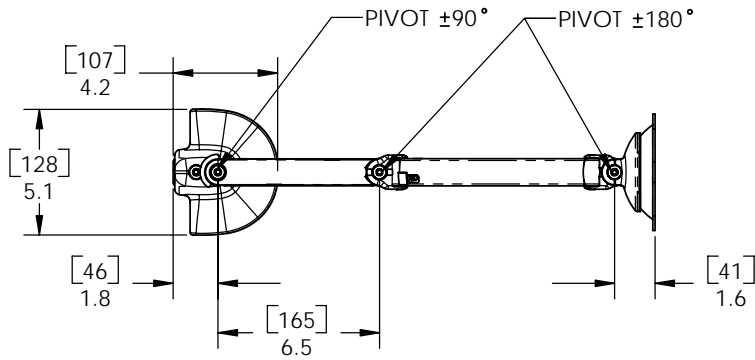

KCG-110

13" VERTICAL RANGE (±6.50")

LIFT ARM

VESA STANDARD  
75mm & 100mm

TITLE  
CUSTOMER PRINT  
KCG-110

SIZE DWG. NO.  
B KCG-110