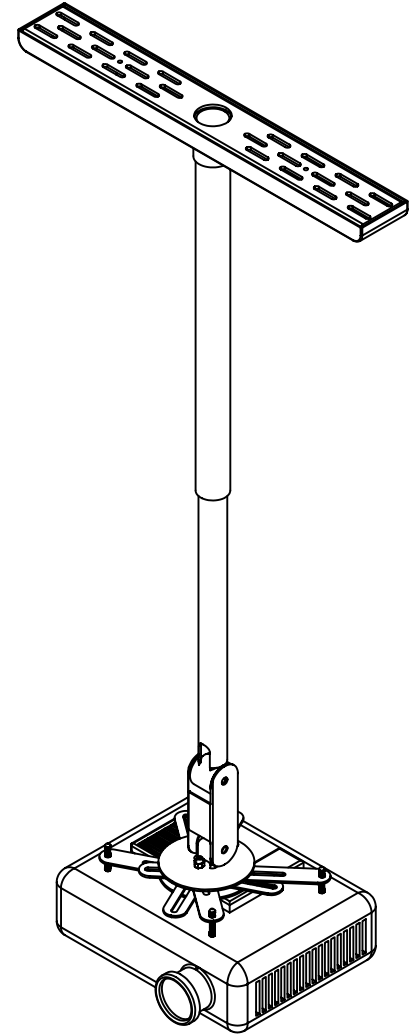

# PMUCL Dimensions Universal Projector Ceiling Mount

Model	Load Limit (lbs.)	Swivel	Tilt	Drop from ceiling	Mounts to Boss Patterns	Ship. Wt. (lbs.)
PMUCL	60	180°	±45°	23-1/2" - 38-1/2"	up to 14"	12

**LOAD  
60  
POUNDS  
RATING**