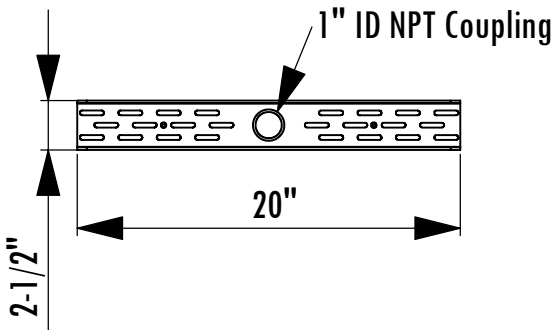

# PMUCL Dimensions Universal Projector Ceiling Mount

Model	Load Limit (lbs.)	Swivel	Tilt	Drop from ceiling	Mounts to Boss Patterns	Ship. Wt. (lbs.)
PMUCL	60	180°	±45°	23-1/2" - 38-1/2"	up to 14"	12

**LOAD  
60  
POUNDS  
RATING**