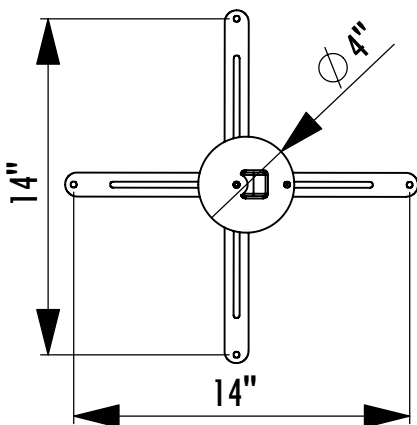

# PMUCL Dimensions Universal Projector Ceiling Mount

Model	Load Limit (lbs.)	Swivel	Tilt	Drop from ceiling	Mounts to Boss Patterns	Ship. Wt. (lbs.)
PMUCL	60	180°	±45°	23-1/2" - 38-1/2"	up to 14"	12

**LOAD  
60  
POUNDS  
RATING**