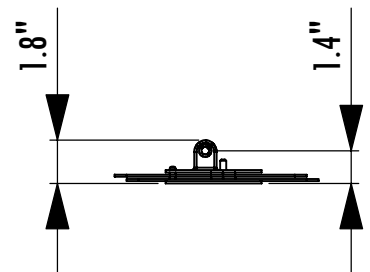

# PMUCL Dimensions Universal Projector Ceiling Mount

Model	Load Limit (lbs.)	Swivel	Tilt	Drop from ceiling	Mounts to Boss Patterns	Ship. Wt. (lbs.)
PMUCL	60	180°	±45°	23-1/2" - 38-1/2"	up to 14"	12

**LOAD  
60  
POUNDS  
RATING**