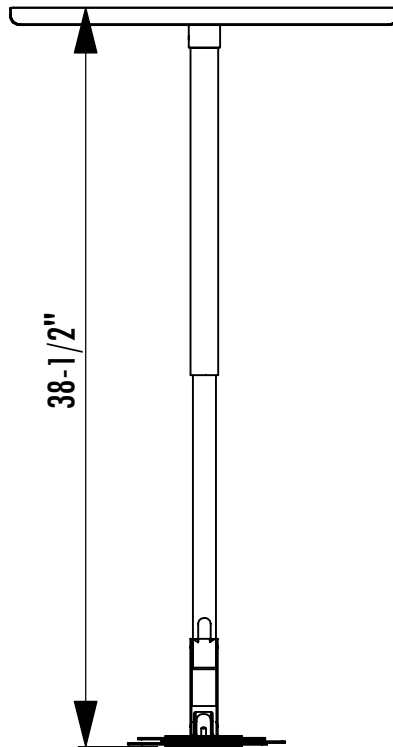

# PMUCL Dimensions Universal Projector Ceiling Mount

Model	Load Limit (lbs.)	Swivel	Tilt	Drop from ceiling	Mounts to Boss Patterns	Ship. Wt. (lbs.)
PMUCL	60	180°	±45°	23-1/2" - 38-1/2"	up to 14"	12

**LOAD  
60  
POUNDS  
RATING**