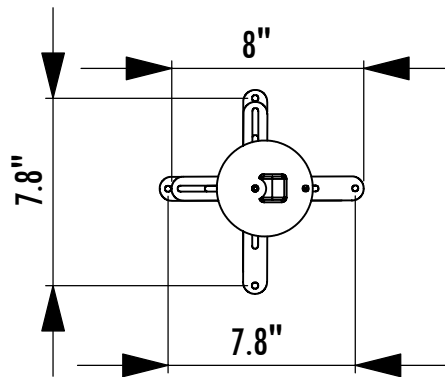

# PMUCL Dimensions Universal Projector Ceiling Mount

Model	Load Limit (lbs.)	Swivel	Tilt	Drop from ceiling	Mounts to Boss Patterns	Ship. Wt. (lbs.)
PMUCL	60	180°	±45°	23-1/2" - 38-1/2"	up to 14"	12

**LOAD  
60  
POUNDS  
RATING**