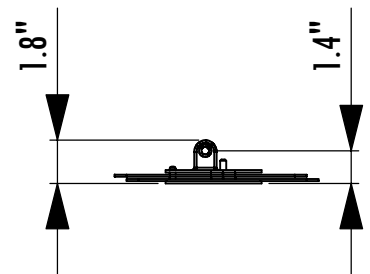

PMUCS

Universal Projector Mount Short Drop

Model	Load Limit (lbs.)	Swivel	Tilt	Drop from ceiling	Mounts to Boss Patterns	Ship. Wt. (lbs.)
PMUCS	60	180°	±45°	8"	up to 14"	8

LOAD
60
POUNDS
RATING