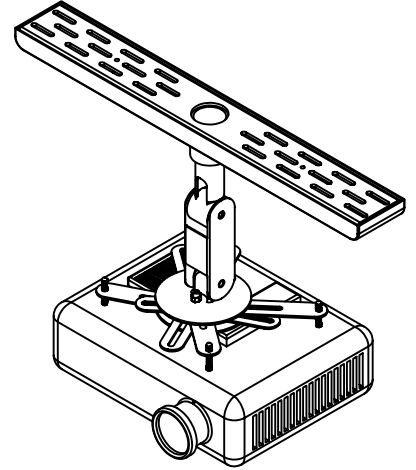

PMUCS

Universal Projector Mount Short Drop

Model	Load Limit (lbs.)	Swivel	Tilt	Drop from ceiling	Mounts to Boss Patterns	Ship. Wt. (lbs.)
PMUCS	60	180°	±45°	8"	up to 14"	8

LOAD
60
POUNDS
RATING