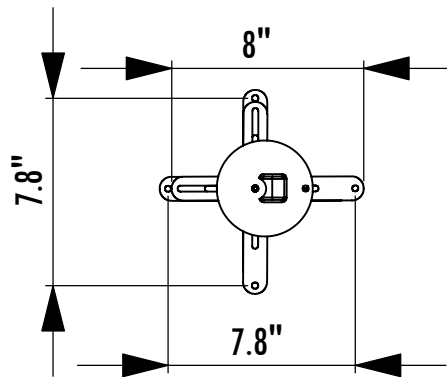

PMUCS

Universal Projector Mount Short Drop

Model	Load Limit (lbs.)	Swivel	Tilt	Drop from ceiling	Mounts to Boss Patterns	Ship. Wt. (lbs.)
PMUCS	60	180°	±45°	8"	up to 14"	8

LOAD
60
POUNDS
RATING