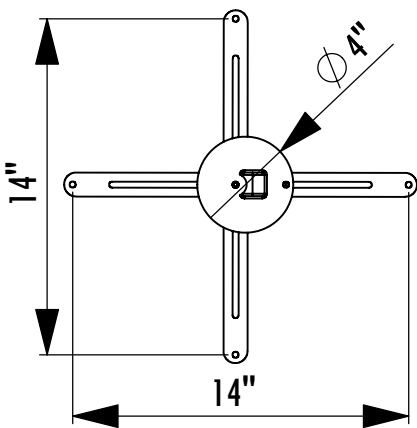

PMUCS

Universal Projector Mount Short Drop

Model	Load Limit (lbs.)	Swivel	Tilt	Drop from ceiling	Mounts to Boss Patterns	Ship. Wt. (lbs.)
PMUCS	60	180°	±45°	8"	up to 14"	8

LOAD
60
POUNDS
RATING