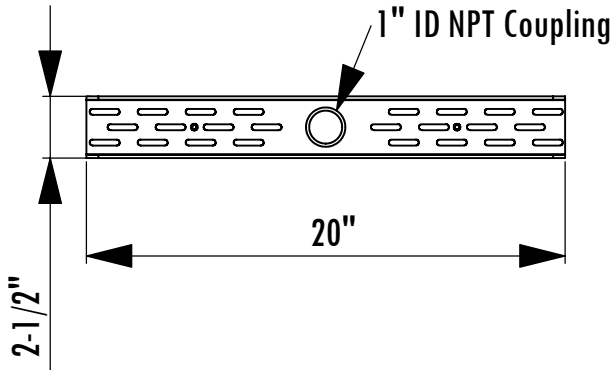

PMUCS

Universal Projector Mount Short Drop

Model	Load Limit (lbs.)	Swivel	Tilt	Drop from ceiling	Mounts to Boss Patterns	Ship. Wt. (lbs.)
PMUCS	60	180°	±45°	8"	up to 14"	8

LOAD
60
POUNDS
RATING