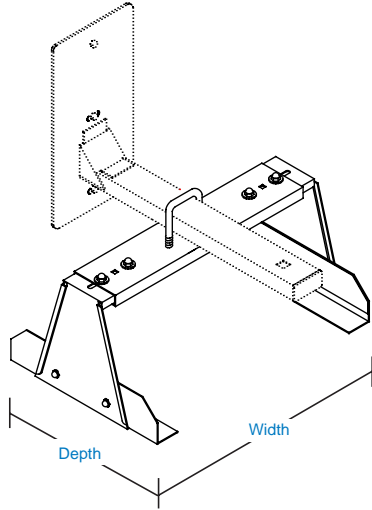

MOUNTING SYSTEMS

VCRU

ADJUSTABLE VCR MOUNTS

| MODEL | CAVITY WIDTH | CAVITY DEPTH | SWIVEL | TILT | CAVITY HEIGHT | BLACK WRINKLE | GLOSS BLACK | GLOSS WHITE | SHIP. WT. (lbs) |
|----------|--------------|--------------|--------|------|---------------|---------------|-------------|-------------|-----------------|
| VCRU914 | 9"-14" | 11" | 0° | 0° | 6-5/8" | • | | | 5 |
| VCRU914B | 9"-14" | 11" | 0° | 0° | 6-5/8" | | • | | 5 |
| VCRU914W | 9"-14" | 11" | 0° | 0° | 6-5/8" | | | • | 5 |
| VCRU1420 | 14"-20" | 11" | 0° | 0° | 6-5/8" | • | | | 6 |
| VCRU142B | 14"-20" | 11" | 0° | 0° | 6-5/8" | | • | | 6 |
| VCRU142W | 14"-20" | 11" | 0° | 0° | 6-5/8" | | | • | 6 |

| MODEL | MOUNT COMPATIBILITY |
|----------|---|
| VCRU914 | * CTL, SS, SSWP, 1700, DS, DSWP, SD, SDWP |
| VCRU914B | HM-B, HMS-B, 1700-B |
| VCRU914W | HM-W, HMS-W, 1700-W |
| VCRU1420 | * CTL, SS, SSWP, 1700, DS, DSWP, SD, SDWP |
| VCRU142B | HM-B, HMS-B, 1700-B |
| VCRU142W | HM-W, HMS-W, 1700-W |

* ACM, DSCM, SDCM & SSCM requires adapter #APVCRU (sold separately)

NOTES:

- Adhesive grip pads.
- 6-5/8" cavity height can hold VCR and some cable box units.