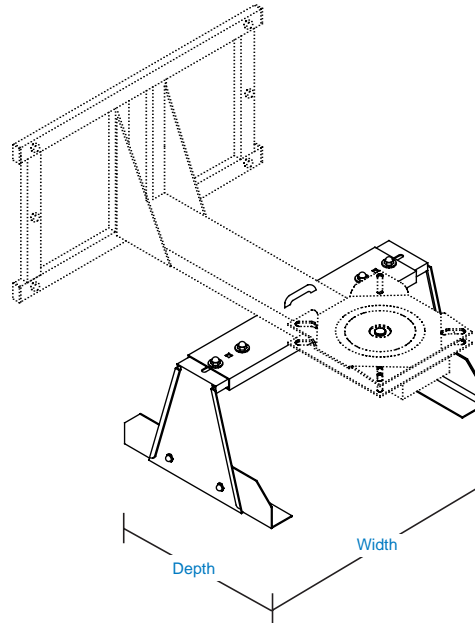

MOUNTING SYSTEMS

VCRU

ADJUSTABLE VCR MOUNTS

| MODEL | CAVITY WIDTH | CAVITY DEPTH | SWIVEL | TILT | CAVITY HEIGHT | BLACK WRINKLE | GLOSS BLACK | GLOSS WHITE | SHIP. WT. (lbs) |
|----------|--------------|--------------|--------|------|---------------|---------------|-------------|-------------|-----------------|
| VCRU914 | 9"-14" | 11" | 0° | 0° | 6-5/8" | • | | | 5 |
| VCRU914B | 9"-14" | 11" | 0° | 0° | 6-5/8" | | • | | 5 |
| VCRU914W | 9"-14" | 11" | 0° | 0° | 6-5/8" | | | • | 5 |
| VCRU1420 | 14"-20" | 11" | 0° | 0° | 6-5/8" | • | | | 6 |
| VCRU142B | 14"-20" | 11" | 0° | 0° | 6-5/8" | | • | | 6 |
| VCRU142W | 14"-20" | 11" | 0° | 0° | 6-5/8" | | | • | 6 |

| MODEL | MOUNT COMPATIBILITY |
|----------|---|
| VCRU914 | * CTL, SS, SSWP, 1700, DS, DSWP, SD, SDWP |
| VCRU914B | HM-B, HMS-B, 1700-B |
| VCRU914W | HM-W, HMS-W, 1700-W |
| VCRU1420 | * CTL, SS, SSWP, 1700, DS, DSWP, SD, SDWP |
| VCRU142B | HM-B, HMS-B, 1700-B |
| VCRU142W | HM-W, HMS-W, 1700-W |

* ACM, DSCM, SDCM & SSCM requires adapter #APVCRU (sold separately)

NOTES:

- Adhesive grip pads.
- 6-5/8" cavity height can hold VCR and some cable box units.